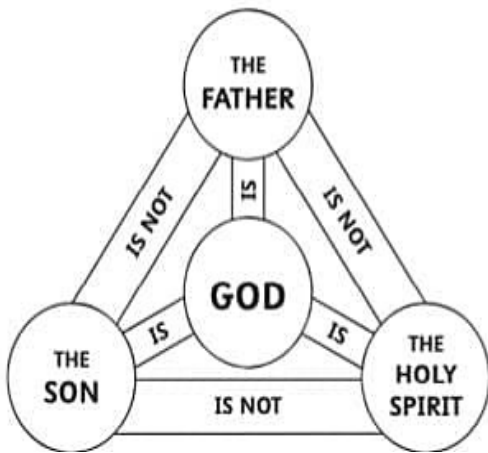

## Deny or Comprehend?

"To try to deny the Trinity endangers your salvation, to try to comprehend the Trinity endangers your sanity," said Martin Luther.

**To a scientist's doubt, the priest explained: the sun is 80 million miles away and yet we can feel the heat and see the light.**